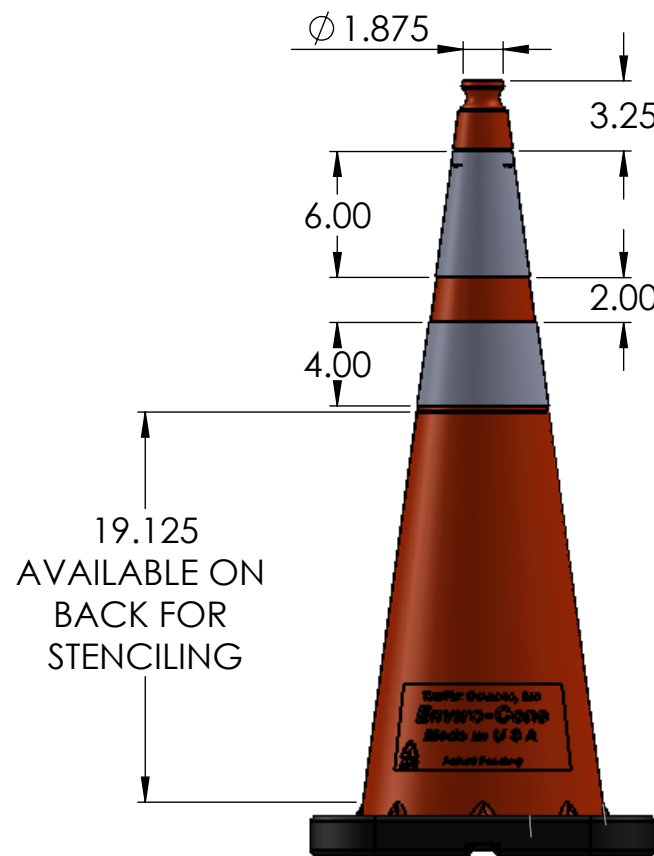

APPROX.
15.75

APPROX. 15.75

7# AND 10# RUBBER BASE

ENVIRO-CONE RUBBER BASE- 7#

APPROX.
1.50

ENVIRO-CONE RUBBER BASE- 10#

APPROX.
1.875

APPROX.
16.75

APPROX. 16.75

12# RUBBER BASE

ENVIRO-CONE RUBBER BASE- 12#

APPROX.
1.875

ENVIRO-CONE 36IN
NO SHEETING

ENVIRO-CONE 36IN
U.S. SHEETING

- 3. Operating Temperature Range: -40 to +180 degrees Fahrenheit
 - 2. All dimensions are in inches
 - 1. Colors available in Orange and Lime Green
- NOTE: UNLESS OTHERWISE SPECIFIED**

UNLESS OTHERWISE SPECIFIED:
ALL DIMENSIONS ARE IN INCHES[mm].
TOLERANCES:
FRACTIONAL: X/X ± 1/16" [1.6mm]
DECIMAL: X.X ± .0625"
 X.XX ± .032"
 X.XXX ± .015"
DEGREES: ± 0.5°

10700 Frankstown Road, Suite 105
Pittsburgh, PA 15235
(866) 448-2647
F: (800) 722-5281
tamiscorp.com

TITLE:
**ENVIRO-CONE 36IN
SPECIFICATIONS**

DRAWN BY:
CHRIS JAIME
DATE:
11/21/14
CHECKED BY:
FA
DATE:
11/21/14
APPROVED BY:
FA
DATE:
11/21/14

SIZE B	DWG. NO. 16036-SPEC	REV A
		SHEET 1 OF 1