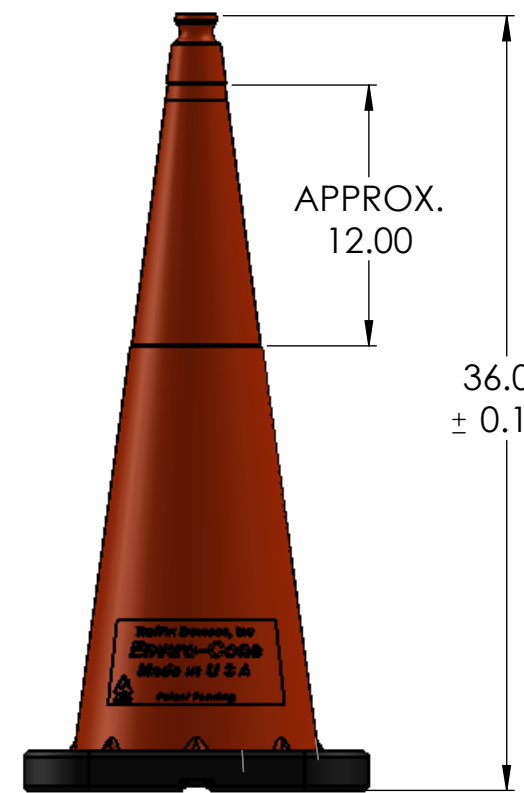

APPROX.
15.75

APPROX. 15.75

7# AND 10# RUBBER BASE

ENVIRO-CONE RUBBER BASE- 7#

APPROX.
1.50

ENVIRO-CONE RUBBER BASE- 10#

APPROX.
1.875

APPROX.
16.75

APPROX. 16.75

12# RUBBER BASE

ENVIRO-CONE RUBBER BASE- 12#

APPROX.
1.875

ENVIRO-CONE 36IN
NO SHEETING

ENVIRO-CONE 36IN
U.S. SHEETING

- 3. Operating Temperature Range: -40 to +180 degrees Fahrenheit
 - 2. All dimensions are in inches
 - 1. Colors available in Orange and Lime Green
- NOTE: UNLESS OTHERWISE SPECIFIED**